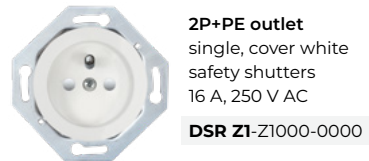

2P+PE outlet
single, black matt cover safety shutters
16 A, 250 V AC
DSR Z1-Z2000-0000