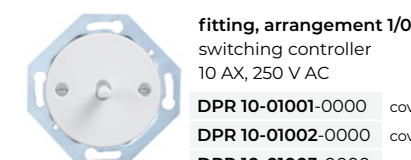

fitting, arrangement 1/0
switching controller
10 AX, 250 V AC
DPR 10-01001-0000 cover white / single toggle white
DPR 10-01002-0000 cover white / single toggle black
DPR 10-01003-0000 cover white / single toggle patina
DPR 10-02001-0000 cover black / single toggle white
DPR 10-02002-0000 cover black / single toggle black
DPR 10-02003-0000 cover black / single toggle patina