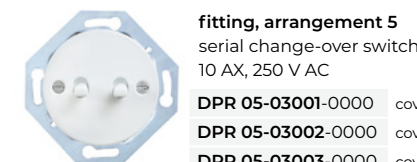

fitting, arrangement 5
serial change-over switch
10 AX, 250 V AC
DPR 05-03001-0000 cover white / double toggle white
DPR 05-03002-0000 cover white / double toggle black
DPR 05-03003-0000 cover white / double toggle patina
DPR 05-04001-0000 cover black / double toggle white
DPR 05-04002-0000 cover black / double toggle black
DPR 05-04003-0000 cover black / double toggle patina