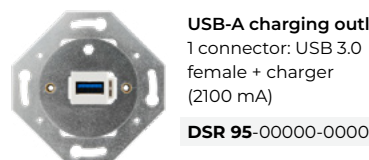

TV outlet
1 connector: IEC female
DSR 97-00000-0000