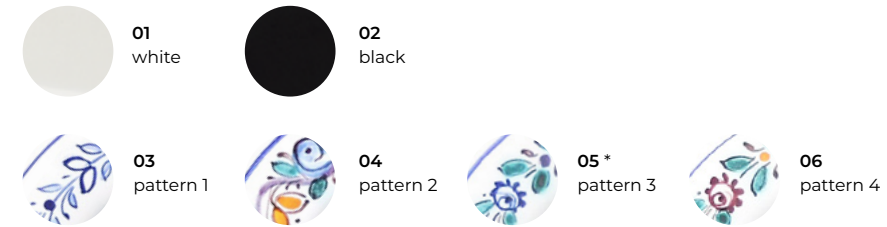

pattern 1 / cover white
/ double toggle white

pattern 2 / cover white
/ ZLN handle patina

pattern 3 / cover white
/ OBZ handle patina

wood collection

In this collection we present solid wood frames where you can choose between light oak, dark stained oak and maple in combination with white or cover black.

wooden maple frame / cover white / BTA handle patina

wooden light oak frame / cover black / single toggle white

wooden dark stained oak frame / cover white / double toggle black

frames

glass

wood **

ceramic ***