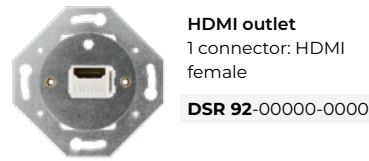

USB-A outlet
1 connector: USB 3.0 female
DSR 94-00000-0000

HDMI outlet
1 connector: HDMI female
DSR 92-00000-0000