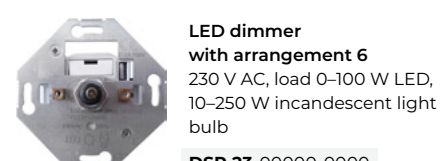

LED dimmer with arrangement 6
230 V AC, load 0-100 W LED, 10-250 W incandescent light bulb
DSR 23-00000-0000