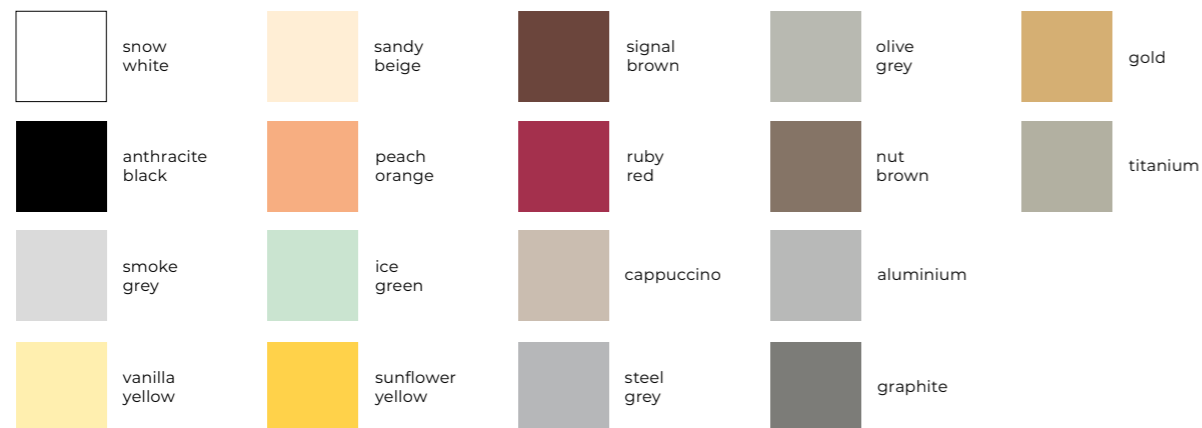

cozy interior

Classic, unobtrusively elegant look with graceful round shapes and wide range of rich, pastel or metallic colours...
ELEGANT switches are a certainty of the traditional interior design. Both frame and cover are made of high quality plastic.

elegant

conventional shape
rounded lines

frames

frame multiplicities