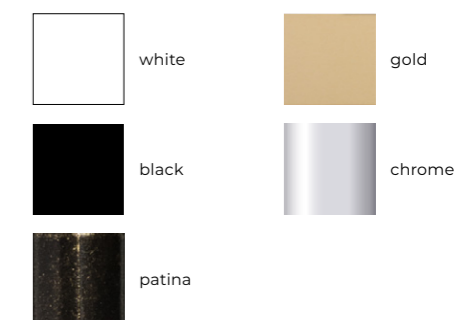

toggles

metal

frame multiplicities

dimensions (h×w)
90×102 mm

dimensions (h×w)
90×244 mm

dimensions (h×w)
90×315 mm

dimensions (h×w)
90×173 mm

dimensions (h×w)
90×244 mm

dimensions (h×w)
90×315 mm

Vertical multiple frames are also available in the same combinations as horizontal. For more information please contact our sales representative / department.