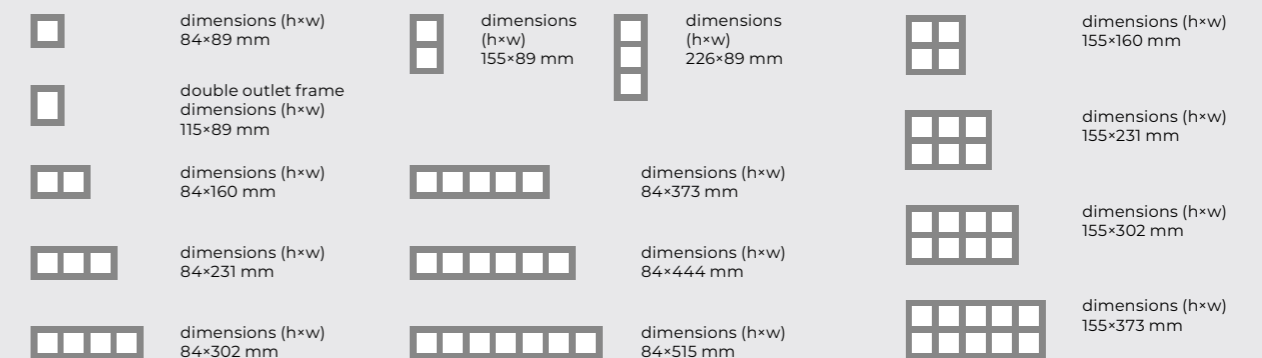

frame multiplicities

 dimensions (h×w) 95×110 mm	 dimensions (h×w) 95×252 mm	 dimensions (h×w) 166×110 mm	 dimensions (h×w) 308×110 mm	 british standard outlet frame dimensions (h×w) 95×110 mm
 dimensions (h×w) 95×181 mm	 dimensions (h×w) 95×323 mm	 dimensions (h×w) 237×110 mm	 double outlet dimensions (h×w) 130×110 mm	 british standard double outlet frame dimensions (h×w) 95×170,6 mm

dimensions (h×w)
90×315 mm

dimensions (h×w)
90×173 mm

dimensions (h×w)
90×244 mm

dimensions (h×w)
90×315 mm

Vertical multiple frames are also available in the same combinations as horizontal. For more information please contact our sales representative / department.

elegant

conventional shape
rounded lines

frames

frame multiplicities

OBZOR
AT YOUR
FINGERTIPS...

obzorzin.com