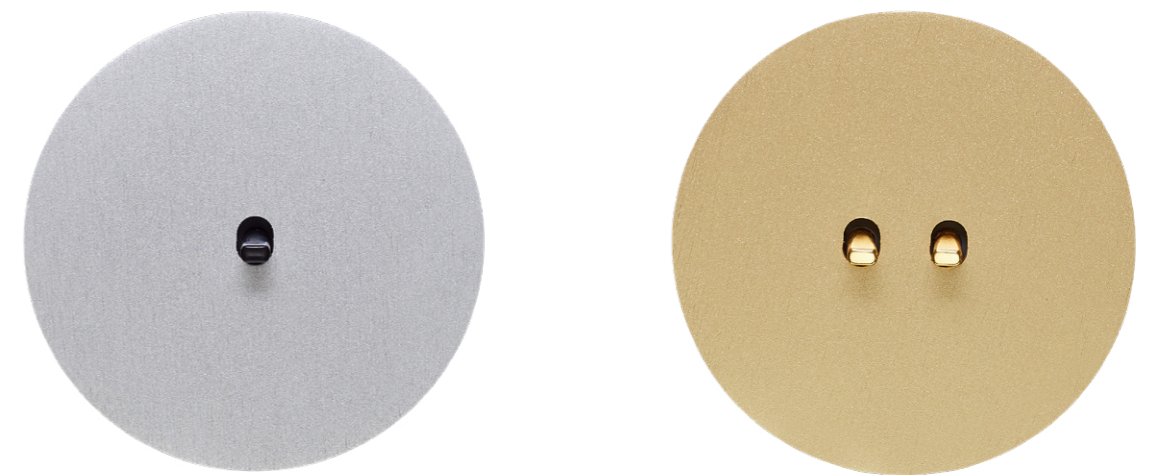

frame multiplicities

dimensions (h×w)
97×97 mm

dimensions (h×w)
90×168 mm

dimensions (h×w)
97×239 mm

dimensions (h×w)
97×310 mm

dimensions (h×w)
97×310 mm

dimensions (h×w)
97×310 mm

Vertical multiple frames are also available in the VECTIS ROUND range in the same combinations as horizontal frames. Other combinations of multiple frames can be custom made. For inquiries please get in touch with us/local distributor.

frames

metal - aluminium

white mat

silver

brushed aluminium

black mat

brushed copper

brushed titanium

gold

brushed gold

gold patina

toggles

metal

white

gold

black

chrome

patina