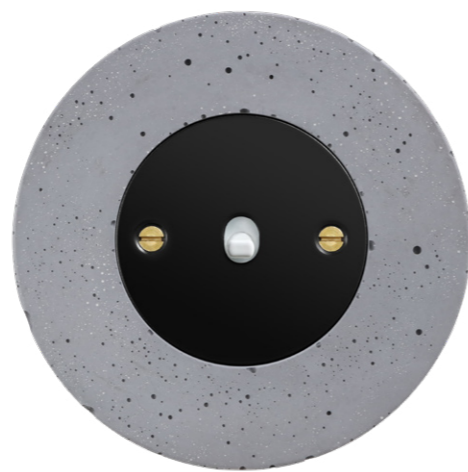

OBZOR

switches & outlets
made in Czech Republic

retro

original design
inspired by The First
Republic era

concrete

Letting concrete into your home needs a little courage ... the rawness of the material together with non-conflict grey tone is though a great win for industrial interior. The attractiveness of concrete frames is crowned with characteristic porous structure of the surface.