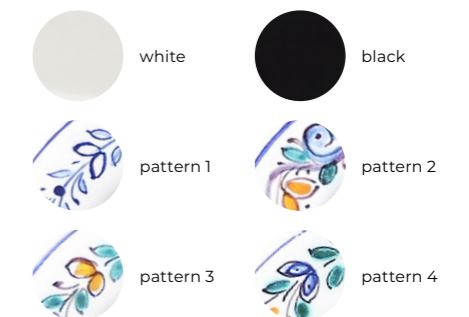

glass

ceramic